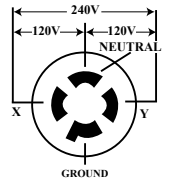

Toll Free: 855-855-0399 Email: info@atosausa.com

www.atosa.com | www.atosausa.com

California, Colorado, Florida, Georgia, Illinois,

Massachusetts, New Jersey, Ohio, Texas, Washington

SPECIFICATIONS

Model	Doors	Cu. Ft	Shelves	Exterior Dimensions (WxDxH)	Castors	Weight (LBS)	HP	Voltage	Amps	Refrigerant
MBF8501GR	1	19.1	3	27 x 31 ^{1/2} x 83 ^{1/8}	4 inch	298 lbs	1/2	115/60/1	6.3	R290
MBF8503GR	2	44.77	6	54 ^{3/8} x 31 ^{1/2} x 83 ^{1/8}	4 inch	465 lbs	3/4	115/60/1	8.6	R290
MBF8504	3	71	9	81 ^{7/8} X 31 ^{1/2} X 83 ^{1/8}	4 inch	638 lbs	1	115/208-230/60/1	5.5	R-404a

PLAN VIEW

MBF8501GR / MBF8503GR / MBF8504

Castors

Epoxy Shelves

Door Lock

Down Duct

Temperature Control

**MBF8501GR
MBF8503GR**

MBF8504

115/208-230/60/1
NEMA-L14-20R
Unit completely pre-wired at factory and ready for final connection to a 115/208-230/60Hz single phase - 20 amp dedicated outlet. Cord and plug set included.
*MBF8003 Only