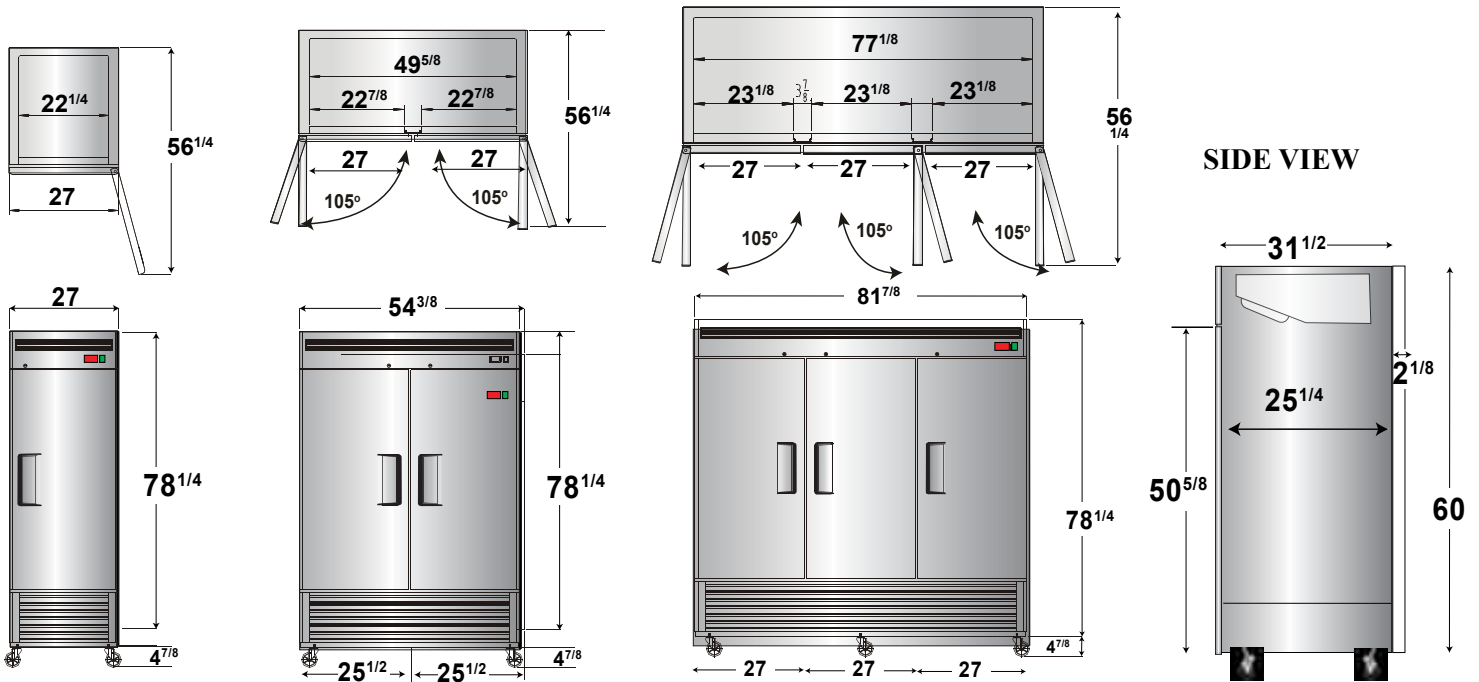

Toll Free: 855-855-0399 Email: info@atosausa.com

www.atosa.com | www.atosausa.com

California, Colorado, Florida, Georgia, Illinois,

Massachusetts, New Jersey, Ohio, Texas, Washington

SPECIFICATIONS

Model	Doors	Cu. Ft	Shelves	Exterior Dimensions (WxDxH)	Castors	Weight (LBS)	HP	Voltage	Amps	Refrigerant
MBF8501GR	1	19.1	3	27 x 31 ^{1/2} x 83 ^{1/8}	4 inch	298 lbs	1/2	115/60/1	6.3	R290
MBF8503GR	2	44.77	6	54 ^{3/8} x 31 ^{1/2} x 83 ^{1/8}	4 inch	465 lbs	3/4	115/60/1	8.6	R290
MBF8504	3	71	9	81 ^{7/8} X 31 ^{1/2} X 83 ^{1/8}	4 inch	638 lbs	1	115/208-230/60/1	5.5	R-404a

PLAN VIEW

MBF8501GR / MBF8503GR / MBF8504

Castors

Epoxy Shelves

Door Lock

Down Duct

Temperature Control

**MBF8501GR
MBF8503GR**